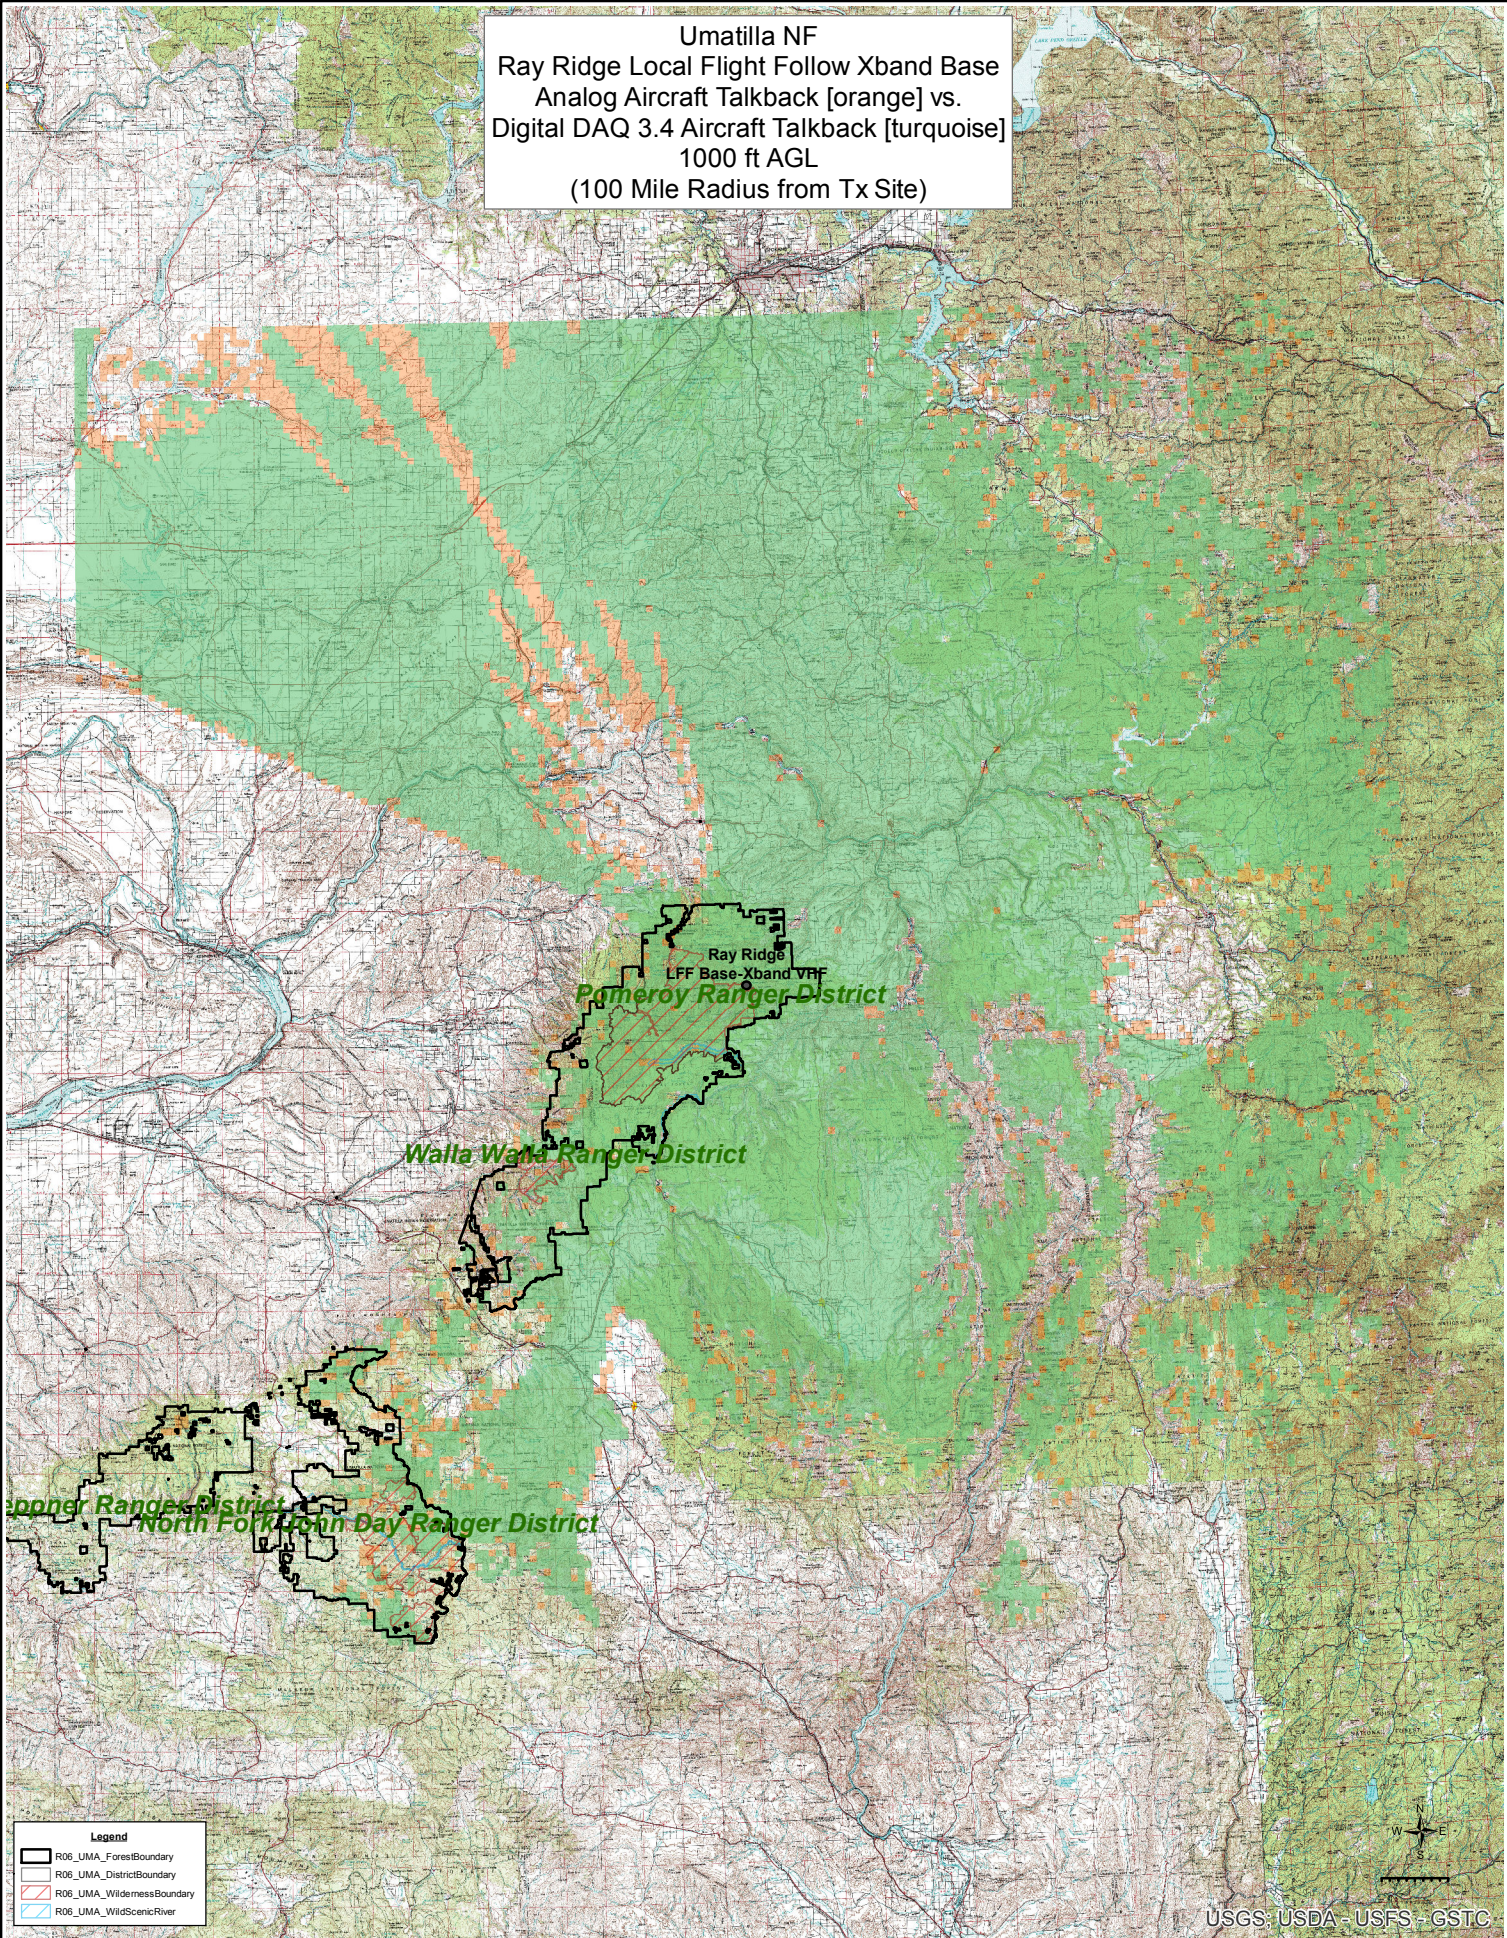

Umatilla NF
 Ray Ridge Local Flight Follow Xband Base
 Analog Aircraft Talkback [orange] vs.
 Digital DAQ 3.4 Aircraft Talkback [turquoise]
 1000 ft AGL
 (100 Mile Radius from Tx Site)

USGS, USDA - USFS - GSTC